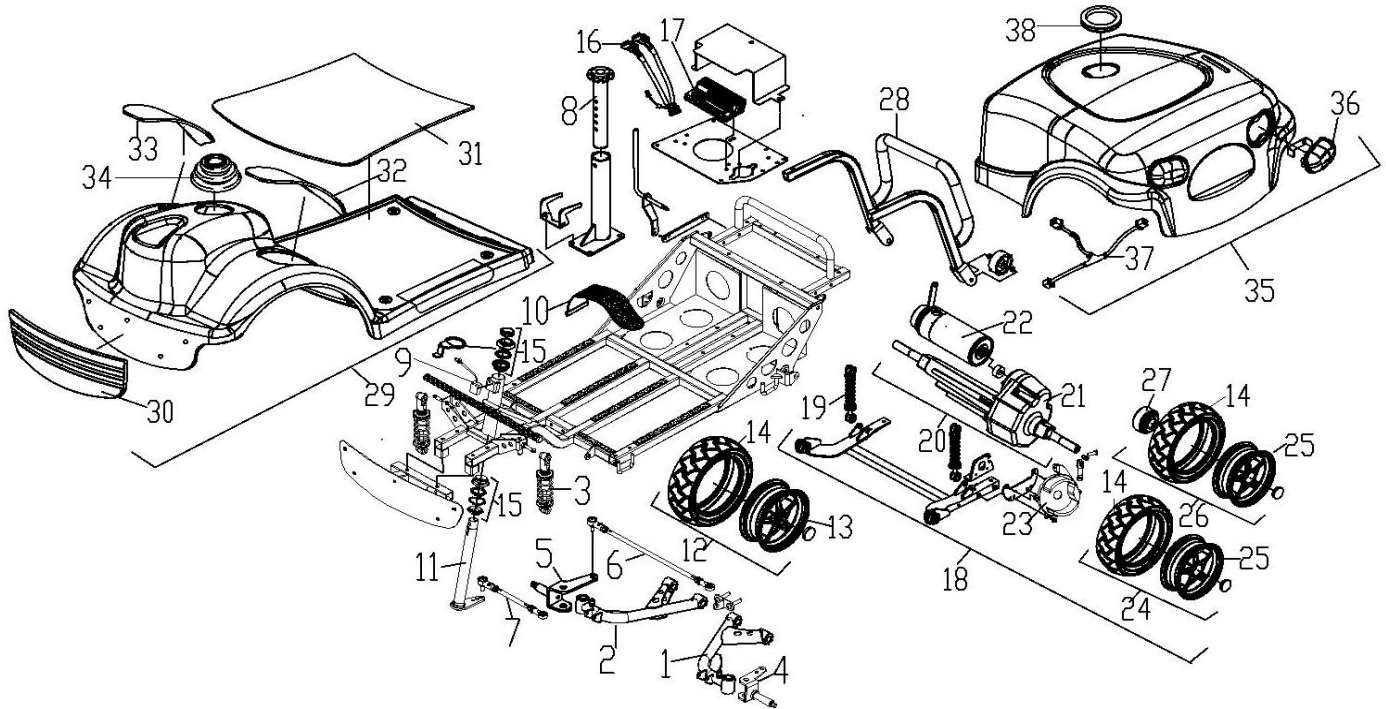

MODEL#S34481

Rev: 0

REF#	PART NO.	DESCRIPTION	REF#	PART NO.	DESCRIPTION	REF#	PART NO.	DESCRIPTION
1	30300424	FRONT SUSPENSION ASS'Y,L	16	63370420	POWER HARNESS,DS160/S347	29	30516112	FRONT SHROUD ASSY., OCEAN BLUE, S344
2	30300425	FRONT SUSPENSION ASS'Y,R	17	64510008	CONTROLLER, DYNAMIC RHINO DS160 RHINO2	29	30510795	FRONT SHROUD ASSY., EXTEND, CANDY APPLE RED, S344
3	41700113	SUSPENSION,165L,BLACK (150LBS/IN)	18	30400293	REAR FRAME ASS'Y	30	34200100	FRONT BUMPER (PU FOAM)
4	30303101	FRONT WHEEL AXLE ONLY, LH	19	41700105	SUSPENSION BLACK/165L(550LBS/IN)	31	43701010	CARPET, GRAY, S347
5	30303102	FRONT WHEEL AXLE ONLY, RH	20	62001308	TRANSAXLE ASSY., M802AH-7	32	43701008	LEFT-CARPET, GRAY, S347
6	30302009	ADJUST SHAFT, LONG, ASS'Y	21	62203003	TRANSAXLE,M802	33	43701009	RIGHT-CARPET,GRAY, S347
7	30302010	ADJUST SHAFT, SHORT 10*175L	22	62101302	MOTOR,M8AH-7	34	44600110	RUBBER BOOT,SEAT POST
8	32100025	UPPER SEAT TUBE ASS'Y.	23	41700214	BRAKE ( \$ 100)	35	30519287	REAR SHROUD ASSY.(WIDE), SILVER WHITE, S344
9	63742002	SENSOR, HALF SPEED	24	32600001	100/65 9" REAR WHEEL ASSY BLACK, BLACK	35	30520074	REAR SHROUD ASSY.(WIDE), CHAMPAGNE, S344
10	43700203	BATTERY STRAP, 50*660L	25	42500501	RIM, ALU., 9" REAR WHEEL	35	30516103	REAR SHROUD ASSY.(WIDE), OCEAN BLUE, S344
11	30303236	TURN TUBE COMPLETE	26	32600006	9" REAR WHEEL ASSY BLACK LEFT WITH BRAKE	35	30510442	REAR SHROUD ASSY.(WIDE), CANDY APPLE RED, S344
12	33100688	100/65-9" FRONT WHEEL ASSEMBLY , BLACK	27	41200439	BRAKE DRUM (φ100)	36	61200144	REAR LAMP, COMBINATION
13	42500500	RIM, ALU., 9" FRONT WHEEL	28	34203129	REAR BUMPER (ED) S344	37	63444302	WIRE LINK BRAKE & INDICATOR LIGHTS,220L,S137
14	44600402	TYRE 100/65-9, BLACK, S344 WIDE VERSION	29	30519306	FRONT SHROUD ASSY., EXTEND, SILVER WHITE, S344	38	44600103	RUBBER BOOT, SEAT POST
15	53400023	BEARING ONLY, FORK 7 PCS/SET	29	30520081	FRONT SHROUD ASS'Y, CHAMPAGNE GOLD			