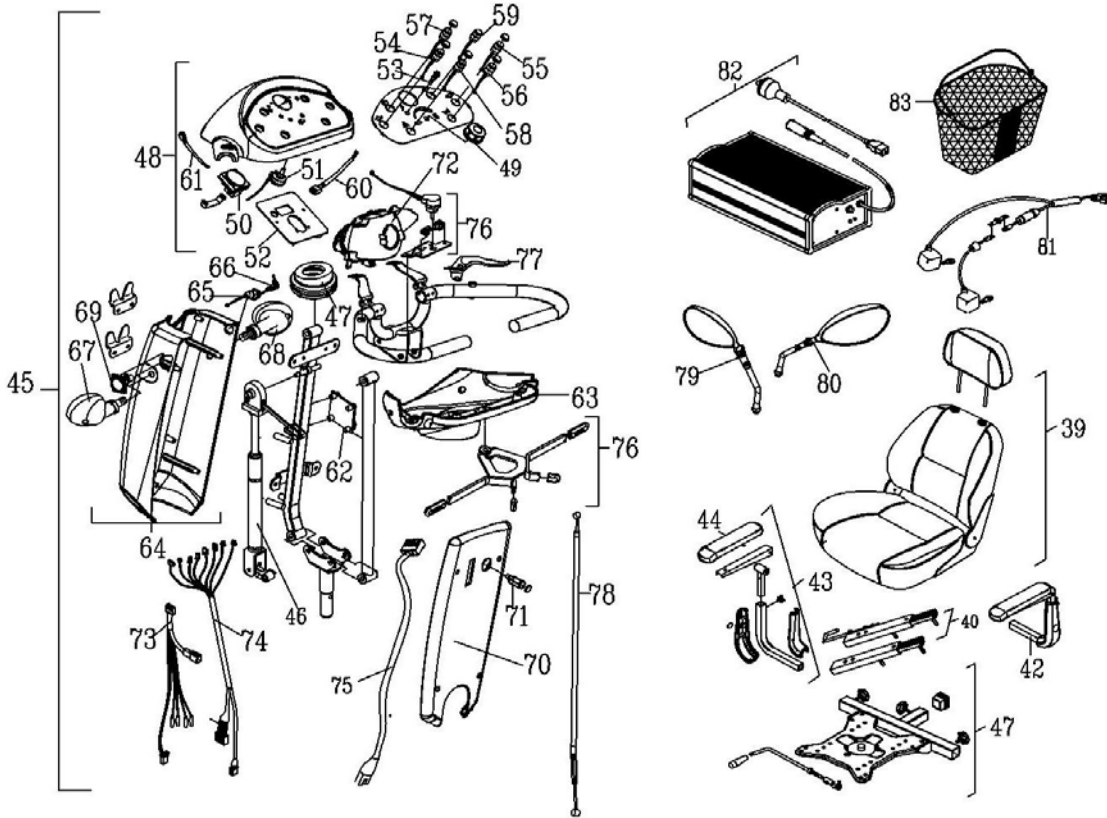

MODEL#S34481

Rev: 0

REF#	PART NO.	DESCRIPTION	REF#	PART NO.	DESCRIPTION	REF#	PART NO.	DESCRIPTION
1	30300424	FRONT SUSPENSION ASS'Y,L	16	63370420	POWER HARNESS,DS160/S347	29	30516112	FRONT SHROUD ASSY., OCEAN BLUE, S344
2	30300425	FRONT SUSPENSION ASS'Y,R	17	64510008	CONTROLLER, DYNAMIC RHINO DS160 RHINO2	29	30510795	FRONT SHROUD ASSY., EXTEND, CANDY APPLE RED, S344
3	41700113	SUSPENSION,165L,BLACK (150LBS/IN)	18	30400293	REAR FRAME ASS'Y	30	34200100	FRONT BUMPER (PU FOAM)
4	30303101	FRONT WHEEL AXLE ONLY, LH	19	41700105	SUSPENSION BLACK/165L(550LBS/IN)	31	43701010	CARPET, GRAY, S347
5	30303102	FRONT WHEEL AXLE ONLY, RH	20	62001308	TRANSAXLE ASSY., M802AH-7	32	43701008	LEFT-CARPET, GRAY, S347
6	30302009	ADJUST SHAFT, LONG, ASS'Y	21	62203003	TRANSAXLE,M802	33	43701009	RIGHT-CARPET,GRAY, S347
7	30302010	ADJUST SHAFT, SHORT 10*175L	22	62101302	MOTOR,M8AH-7	34	44600110	RUBBER BOOT,SEAT POST
8	32100025	UPPER SEAT TUBE ASS'Y.	23	41700214	BRAKE ( \$ 100)	35	30519287	REAR SHROUD ASSY.(WIDE), SILVER WHITE, S344
9	63742002	SENSOR, HALF SPEED	24	32600001	100/65 9" REAR WHEEL ASSY BLACK, BLACK	35	30520074	REAR SHROUD ASSY.(WIDE), CHAMPAGNE, S344
10	43700203	BATTERY STRAP, 50*660L	25	42500501	RIM, ALU., 9" REAR WHEEL	35	30516103	REAR SHROUD ASSY.(WIDE), OCEAN BLUE, S344
11	30303236	TURN TUBE COMPLETE	26	32600006	9" REAR WHEEL ASSY BLACK LEFT WITH BRAKE	35	30510442	REAR SHROUD ASSY.(WIDE), CANDY APPLE RED, S344
12	33100688	100/65-9" FRONT WHEEL ASSEMBLY , BLACK	27	41200439	BRAKE DRUM (φ100)	36	61200144	REAR LAMP, COMBINATION
13	42500500	RIM, ALU., 9" FRONT WHEEL	28	34203129	REAR BUMPER (ED) S344	37	63444302	WIRE LINK BRAKE & INDICATOR LIGHTS,220L,S137
14	44600402	TYRE 100/65-9, BLACK, S344 WIDE VERSION	29	30519306	FRONT SHROUD ASSY., EXTEND, SILVER WHITE, S344	38	44600103	RUBBER BOOT, SEAT POST
15	53400023	BEARING ONLY, FORK 7 PCS/SET	29	30520081	FRONT SHROUD ASS'Y, CHAMPAGNE GOLD			