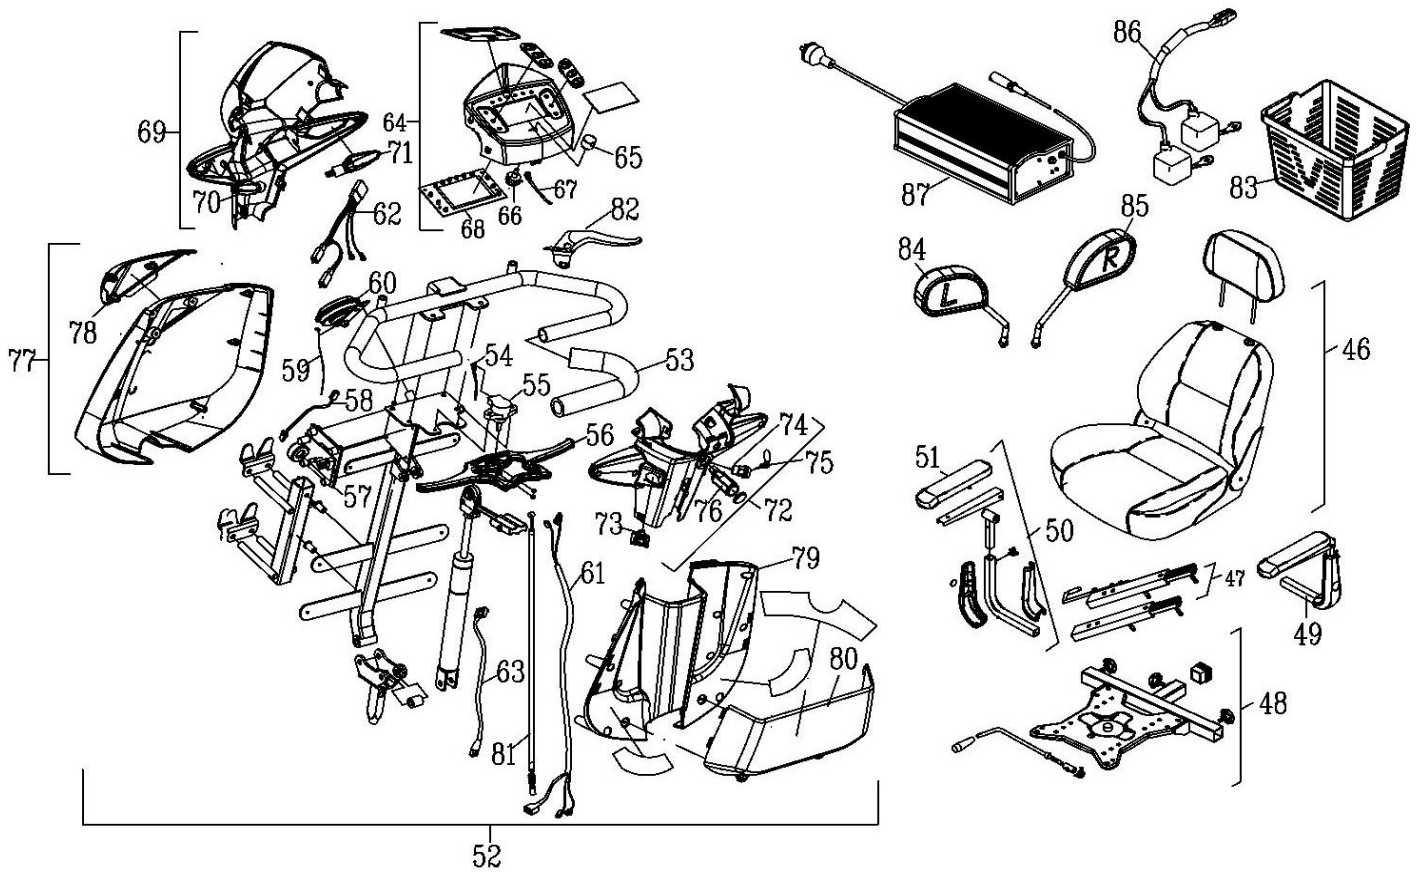

MODEL#S941--SW

Rev: 0

REF#	PART NO.	DESCRIPTION	REF#	PART NO.	DESCRIPTION	REF#	PART NO.	DESCRIPTION
1	30300403	FRONT SUSPENSION ASSY(L)	17	33100776	FRONT WHEEL ASSY(R)	31	61200197	REAR LIGHT ASSY(L)
2	30300404	FRONT SUSPENSION ASSY(R)	18	53400023	BEARING ONLY, FORK 7 PCS/SET	32	61200198	REAR LIGHT ASSY(R)
3	41700290	SUSPENSION(HYDRAULIC),165L,150LBS/IN, YELLOW	19	63370439	POWER HARNESS FOR S941	33	63444302	WIRE LINK BRAKE & INDICATOR LIGHTS,220L,S137
4	30303244	FRONT WHEEL AXLE ASSY, LH	20	64510007	CONTROLLER, DYNAMIC DS120 RHINO2	34	30500280	BATTERY SHROUD ASSY
5	30303245	FRONT WHEEL AXLE ASSY, RH	21	43690195	FRONT BUMPER	35	30400346	REAR FRAME ASSY
6	30302009	ADJUST SHAFT, LONG, ASSY	22	30541064	FRONT SHROUD ASSY, BRIGHT RED, S941, ABS	36	41780025	SUSPENSION(HYDRAULIC), 180L, 150LBS/IN, RED
7	30302013	ADJUST SHAFT, SHORT φ10*175L(ZP)	22	30519444	FRONT SHROUD ASSY, SILVER	37	61090063	SPRING SWITCH,PS8-23
8	32100025	UPPER SEAT TUBE ASSY.	23	44689055	RUBBER MAT, BLACK, FRONT(L)	38	33200153	REAR DISK BRAKE ASSY
9	61230135	BREAKER 80A	24	44689056	RUBBER MAT, BLACK, FRONT(R)	39	62009064	TRANSAXLE ASSY
10	63748101	HARNESS, HALF SPEED SWITCH	25	44689057	RUBBER MAT, BLACK	40	62203037	TRANSAXLE
11	30303258	TURN TUBE COMPLETE (ED)	26	61200195	HEAD LIGHT ASSY(L)	41	62109043	MOTOR, M4QW-21
12	33100775	FRONT WHEEL ASSY(L)	27	61200196	HEAD LIGHT ASSY(R)	42	32600535	REAR WHEEL ASSY(L)
13	41280218	RIM, 6" WHEEL	28	63453015	HEAD LIGHT CABLE	43	41280219	RIM, 6" WHEEL
14	41280212	STEEL CENTER	29	44600317	RUBBER BOOT, NBR, φ114*65, EU	44	32600536	REAR WHEEL ASSY(R)
15	44689073	INNER TUBE ONLY	30	30541065	REAR SHROUD ASSY, BRIGHT RED	45	43690196	SHROUD, MOTOR, BLACK
16	44689074	OUTER TIRE	30	30519491	REAR SHROUD ASSY, SILVER			