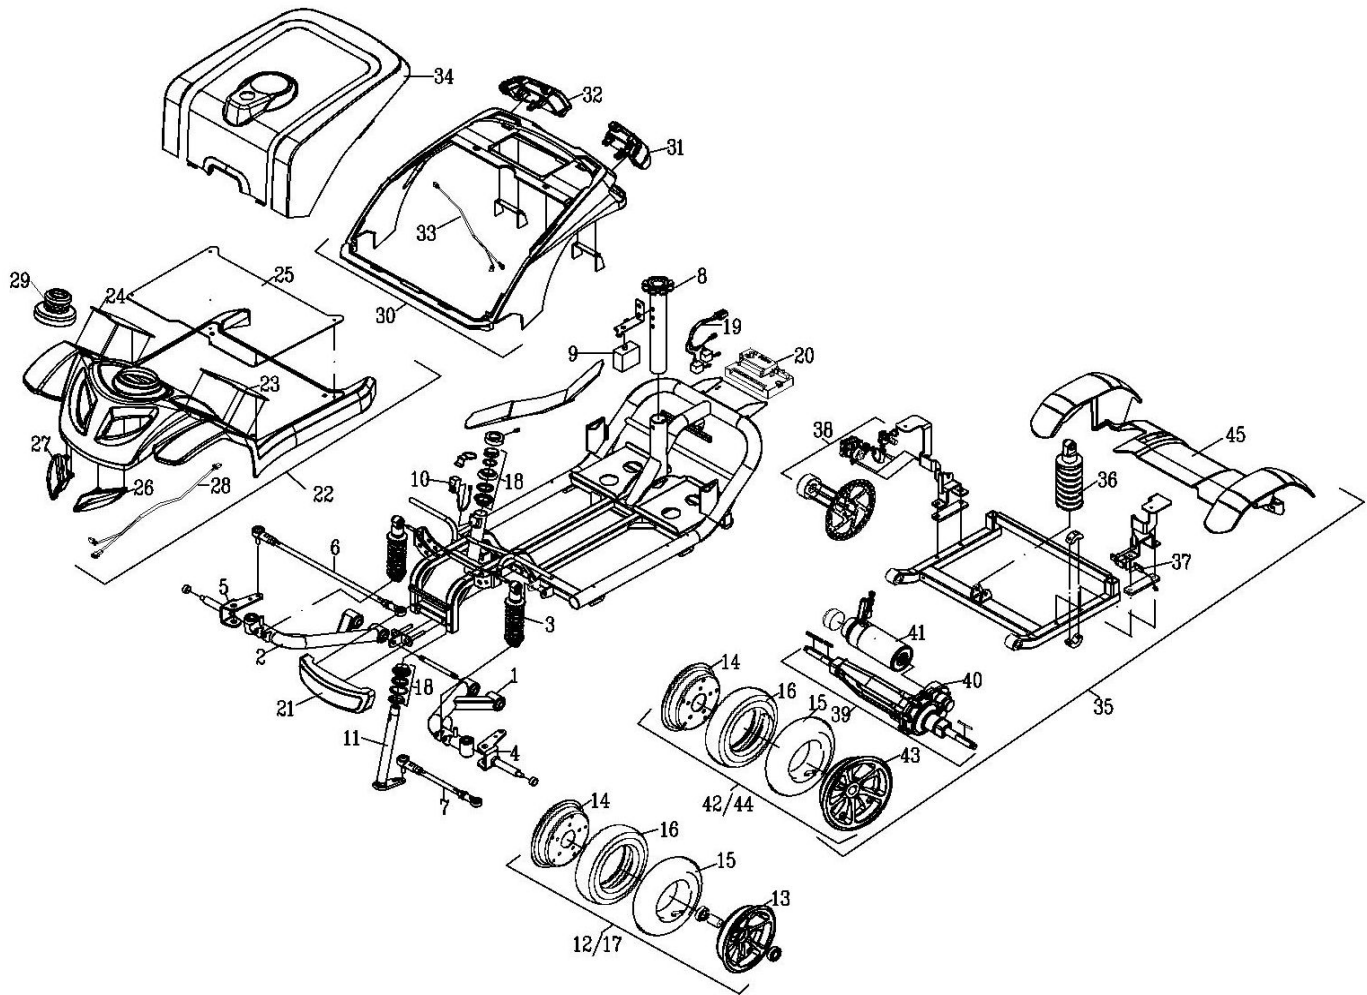

MODEL#S941--SW

Rev: 0

REF#	PART NO.	DESCRIPTION	REF#	PART NO.	DESCRIPTION	REF#	PART NO.	DESCRIPTION
1	30300403	FRONT SUSPENSION ASSY(L)	17	33100776	FRONT WHEEL ASSY(R)	31	61200197	REAR LIGHT ASSY(L)
2	30300404	FRONT SUSPENSION ASSY(R)	18	53400023	BEARING ONLY, FORK 7 PCS/SET	32	61200198	REAR LIGHT ASSY(R)
3	41700290	SUSPENSION(HYDRAULIC),165L,150LBS/IN, YELLOW	19	63370439	POWER HARNESS FOR S941	33	63444302	WIRE LINK BRAKE & INDICATOR LIGHTS,220L,S137
4	30303244	FRONT WHEEL AXLE ASSY, LH	20	64510007	CONTROLLER, DYNAMIC DS120 RHINO2	34	30500280	BATTERY SHROUD ASSY
5	30303245	FRONT WHEEL AXLE ASSY, RH	21	43690195	FRONT BUMPER	35	30400346	REAR FRAME ASSY
6	30302009	ADJUST SHAFT, LONG, ASSY	22	30541064	FRONT SHROUD ASSY, BRIGHT RED, S941, ABS	36	41780025	SUSPENSION(HYDRAULIC), 180L, 150LBS/IN, RED
7	30302013	ADJUST SHAFT, SHORT φ10*175L(ZP)	22	30519444	FRONT SHROUD ASSY, SILVER	37	61090063	SPRING SWITCH,PS8-23
8	32100025	UPPER SEAT TUBE ASSY.	23	44689055	RUBBER MAT, BLACK, FRONT(L)	38	33200153	REAR DISK BRAKE ASSY
9	61230135	BREAKER 80A	24	44689056	RUBBER MAT, BLACK, FRONT(R)	39	62009064	TRANSAXLE ASSY
10	63748101	HARNESS, HALF SPEED SWITCH	25	44689057	RUBBER MAT, BLACK	40	62203037	TRANSAXLE
11	30303258	TURN TUBE COMPLETE (ED)	26	61200195	HEAD LIGHT ASSY(L)	41	62109043	MOTOR, M4QW-21
12	33100775	FRONT WHEEL ASSY(L)	27	61200196	HEAD LIGHT ASSY(R)	42	32600535	REAR WHEEL ASSY(L)
13	41280218	RIM, 6" WHEEL	28	63453015	HEAD LIGHT CABLE	43	41280219	RIM, 6" WHEEL
14	41280212	STEEL CENTER	29	44600317	RUBBER BOOT, NBR, φ114*65, EU	44	32600536	REAR WHEEL ASSY(R)
15	44689073	INNER TUBE ONLY	30	30541065	REAR SHROUD ASSY, BRIGHT RED	45	43690196	SHROUD, MOTOR, BLACK
16	44689074	OUTER TIRE	30	30519491	REAR SHROUD ASSY, SILVER			