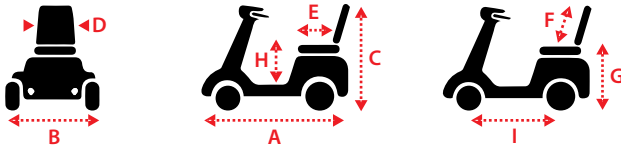

Yoga

Yoga

Features

- Strong light-weight alloy aluminum frame designed for easy folding and carrying
- Small foldable scooter for easy storage and transportation
- Lightweight 24 volt Li-ion battery with quick charge 2A off board charger
- Height and angle adjustable steering tiller to fit individual users
- Ideal for both indoor and outdoor use
- Patented Twin-front-wheels w/spring suspension system offers excellent stability
- Armrest as standard.
- Comfortable padded seat and backrest
- Optional battery charging station, for charging the battery away from the scooter.
- Built in speed reduction switch which is activated when turning offering exceptional safety.

Dimensions cm/in

Overall Dimension – Unfolded : A x B x C	98 x 43.5 x 102.5cm/ 38.6 x 17 x 40.3"
Overall Dimension – Folded : A x B x C	52 x 43.5 x 64cm/ 20.5 x 17 x 25.2"
Seat Dimension : D x E x F	40.5 x 35 x 31.5cm/ 16 x 13.8 x 12.4"
Seat Height from Ground : G	59.5cm/23.4"
Seat Height from Deck : H	39cm/15.4"
Wheel Base : I	78.5cm/31"

Height adjustable tiller

Folded

Technical Specs

Max Speed	6kph/4mph
Range	18km/11.25mi
Turn Radius	96cm/37.8"
Ground clearance	9.5cm/3.7"
Motor	DC 24V, 80W (Rating)/ 340W (Max)
Controller	PG S-Drive 45A
Battery	Li-Ion Battery 24V/11.5A/H
Charger	2A off-board
Gradient	6°
Front Wheel	6" (153x40) foam filled tire
Rear Wheel	7" (178x45) foam filled tire
Brake	Electromagnetic brake